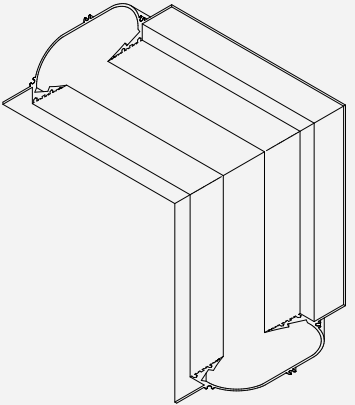

Recessed profile with dual light emission — internal and indirect — and infinite-edge finish. The design allows light to emerge smoothly from the plaster surface, with no visible trim, creating the effect of light emanating directly from the ceiling or wall.

Alumínio extrudado/Aluminum extruded

**Acabamentos
Finishings**

Branco/White

**Junção 90°
Vista**

Junção 90° parede-teto/90° inner corner

**Materiais
Materials**

Alumínio extrudado/Aluminum extruded

**Acabamentos
Finishings**

Branco/White

**Junção 135°
Vista**

Junção 135° mesmo plano/135° inner corner

**Materiais
Materials**

Alumínio extrudado/Aluminum extruded

**Acabamentos
Finishings**

Branco/White

**Tampas
Vista**