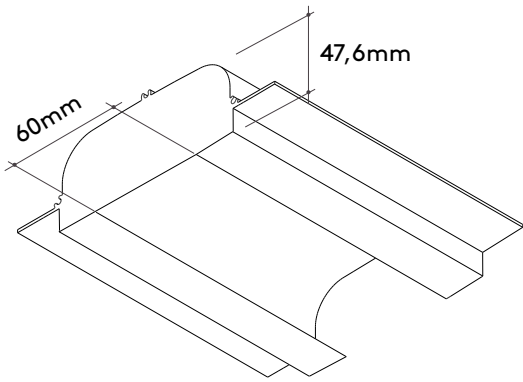

Recessed profile with dual light emission — internal and indirect — and infinite-edge finish. The design allows light to emerge smoothly from the plaster surface, with no visible trim, creating the effect of light emanating directly from the ceiling or wall.

Vista Perfil

Perfil

Indoor

Luz Indireta

DESSINE

Especificações Specifications

Perfil de embutir/Ceilling recessed
Junção 90° mesmo plano/90° L corner
Junção 135° mesmo plano/135° corner
Junção 90° parede-teto/90° inner corner
Fonte remota/Remote power supply