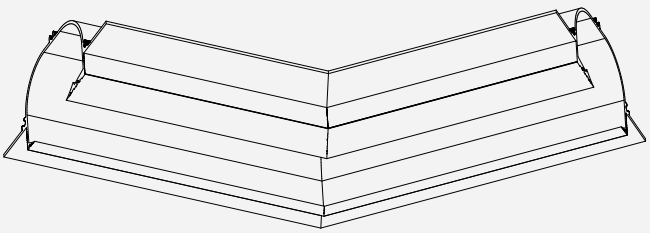

Junção 135°
View

Junção 135° mesmo plano interno / 135° inner corner