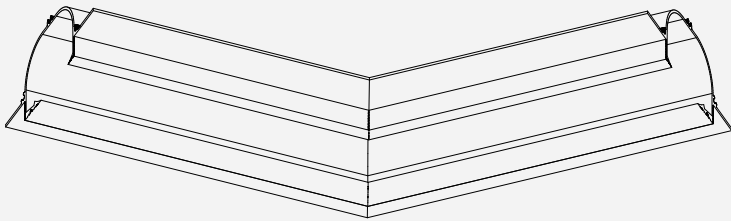

Recessed profile with single-sided light emission and infinite-edge finish. The design allows light to emerge smoothly from the plaster surface, with no visible trim, creating the effect of light emanating directly from the ceiling or wall.

**Junção 135°**  
View

Junção 135° mesmo plano interno / 135° inner corner

**Materiais**  
Materials

Alumínio extrudado / Aluminum extruded

**Acabamentos**  
Finishings

Branco / White

**Junção 135°**  
View

Junção 135° mesmo plano externo  
/135° outer corner

**Materiais**  
Materials

Alumínio extrudado/Aluminum extruded

**Acabamentos**  
Finishings

Branco/White

**Tampas**  
View

Tampa de extremidade/Cover

**Materiais**  
Materials