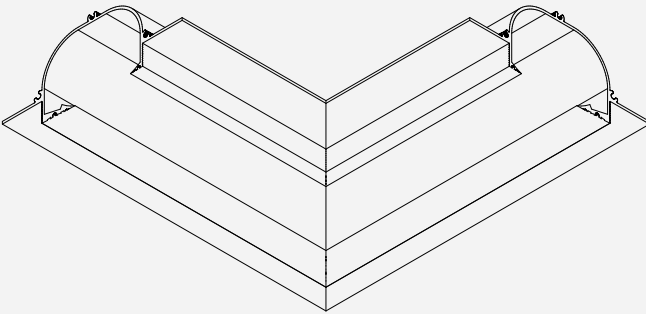

Recessed profile with single-sided light emission and infinite-edge finish. The design allows light to emerge smoothly from the plaster surface, with no visible trim, creating the effect of light emanating directly from the ceiling or wall.

## Acabamentos Finishings

 Branco/White

**View  
perfil**

VW-1.0M-01	Perfil View ( C-1000,00 A-44,44 L-113,56 )	Branco/White - 01
VW-2.0M-01	Perfil View ( C-2000,00 A-44,44 L-113,56 )	
VW-3.0M-01	Perfil View ( C-3000,00 A-44,44 L-113,56 )	

**View  
plafon**

VW-PF1X1M-01	Plafon View ( C-1000,00 A-47,61 L-1000,00)	Branco/White - 01
--------------	--	-------------------

**Junção 90°  
View**

Junção 90° mesmo plano interno  
/90° inner corner

**Materiais  
Materials**