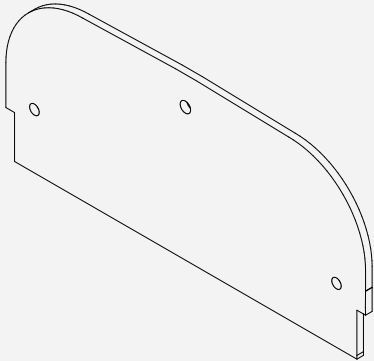

Recessed profile with single-sided light emission and infinite-edge finish. The design allows light to emerge smoothly from the plaster surface, with no visible trim, creating the effect of light emanating directly from the ceiling or wall.

Junção 135° mesmo plano externo  
/135° outer corner

**Materiais**  
Materials

Alumínio extrudado/Aluminum extruded

**Acabamentos**  
Finishings

Branco/White

**Tampas**  
View

Tampa de extremidade/Cover

**Materiais**  
Materials