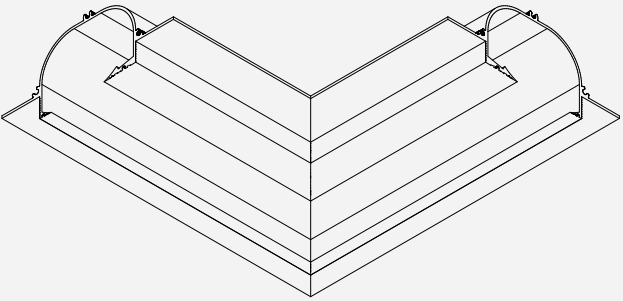

Recessed profile with single-sided light emission and infinite-edge finish. The design allows light to emerge smoothly from the plaster surface, with no visible trim, creating the effect of light emanating directly from the ceiling or wall.

Alumínio extrudado/Aluminum extruded

**Acabamentos  
Finishings**

Branco/White

**Junção 90°  
View**

Junção 90° mesmo plano externo  
/90° outer corner

**Materiais  
Materials**

Alumínio extrudado/Aluminum extruded