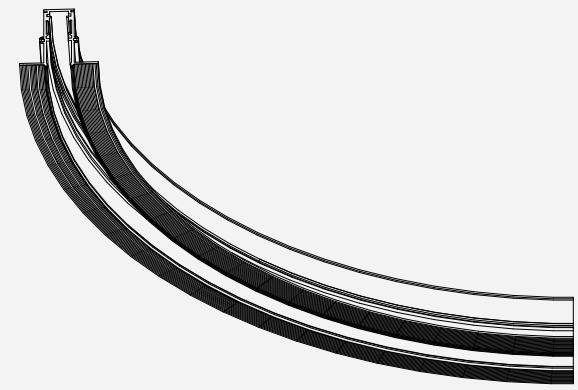

Magne in Curva

Curva/Curved track
Raio/Radius 600mm | 1000mm