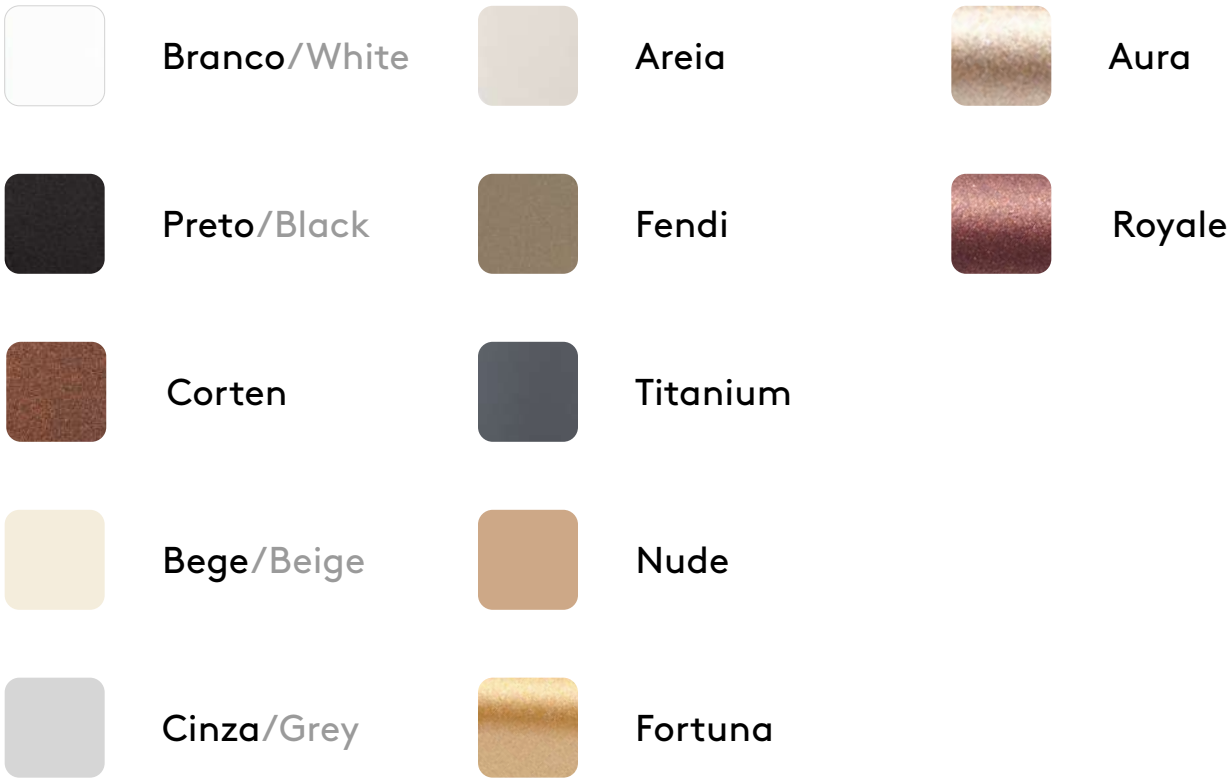

Acabamentos Finishings