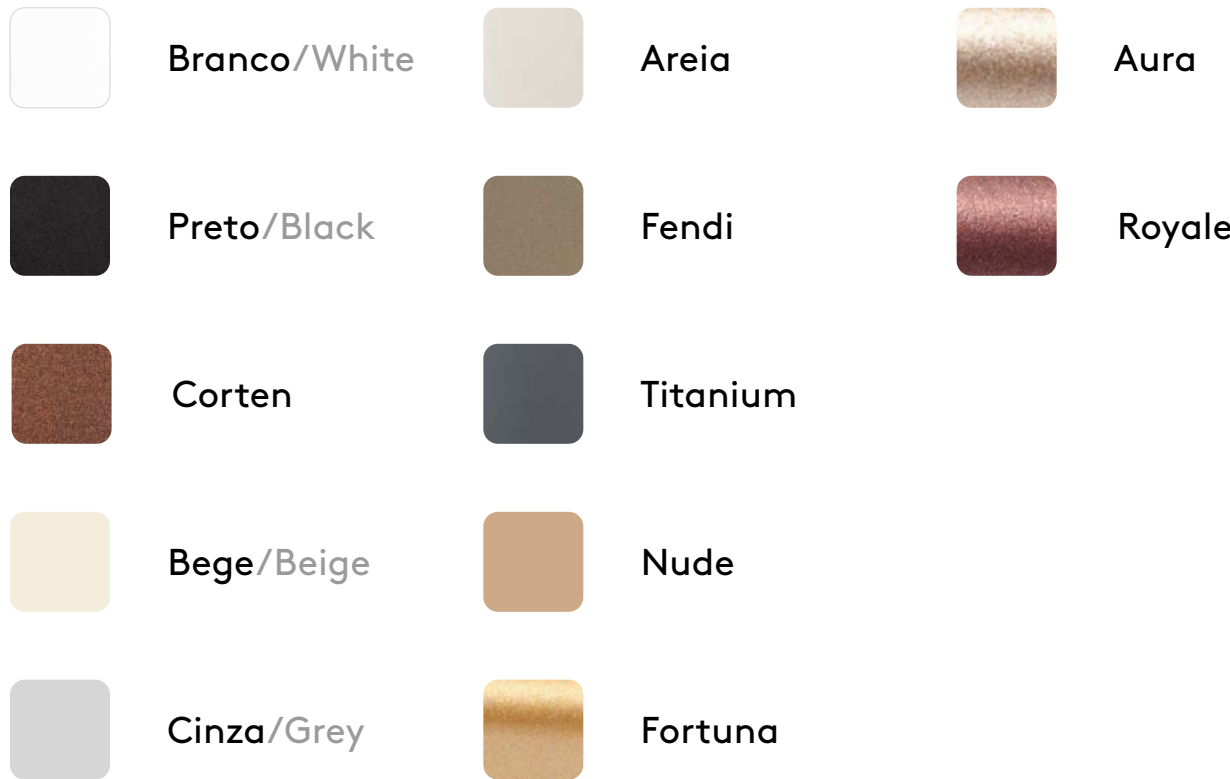

Materiais Materials

Alumínio extrudado/Aluminum extruded

Materiais Materials

Alumínio extrudado/Aluminum extruded

Acabamentos Finishings

Acabamentos Finishings

Especificações Specifications

Arandela/Wall
24W (1140mm)
127-220V
2700K | 3000K
Fluxo real: 3800 Lm
CRI 90
Luz difusa
Driver interno/Internal Driver
On/Off | TRIAC

Materiais Materials

Alumínio extrudado/Aluminum extruded

Acabamentos Finishings

Acabamentos Finishings

Bent 15W (300mm)

BT030-27-cod. cor	Arandela Bent	Driver On/Off	2700K	Branco/White - 01
BT030-27D1-cod. cor	Arandela Bent	Driver TRIAC 127V	2700K	Preto/Black - 02
BT030-27D2-cod. cor	Arandela Bent	Driver TRIAC 220V	2700K	Corten - 15
BT030-30-cod. cor	Arandela Bent	Driver On/Off	3000K	Bege/Beige - 40
BT030-30D1-cod. cor	Arandela Bent	Driver TRIAC 127V	3000K	Cinza/Grey - 41
BT030-30D2-cod. cor	Arandela Bent	Driver TRIAC 220V	3000K	Areia/Sand - 45
				Fendi - 46
				Titanium - 58
				Fortuna - 54
				Aura - 66
				Royale - 69
				Nude - 77

Bent 12W (580mm)

BT58-27-cod. cor	Arandela Bent	Driver On/Off	2700K	Branco/White - 01
BT58-27D1-cod. cor	Arandela Bent	Driver TRIAC 127V	2700K	Preto/Black - 02
BT58-27D2-cod. cor	Arandela Bent	Driver TRIAC 220V	2700K	Corten - 15
BT58-30-cod. cor	Arandela Bent	Driver On/Off	3000K	Bege/Beige - 40
BT58-30D1-cod. cor	Arandela Bent	Driver TRIAC 127V	3000K	Cinza/Grey - 41
BT58-30D2-cod. cor	Arandela Bent	Driver TRIAC 220V	3000K	Areia/Sand - 45
				Fendi - 46
				Titanium - 58
				Fortuna - 54
				Aura - 66
				Royale - 69
				Nude - 77