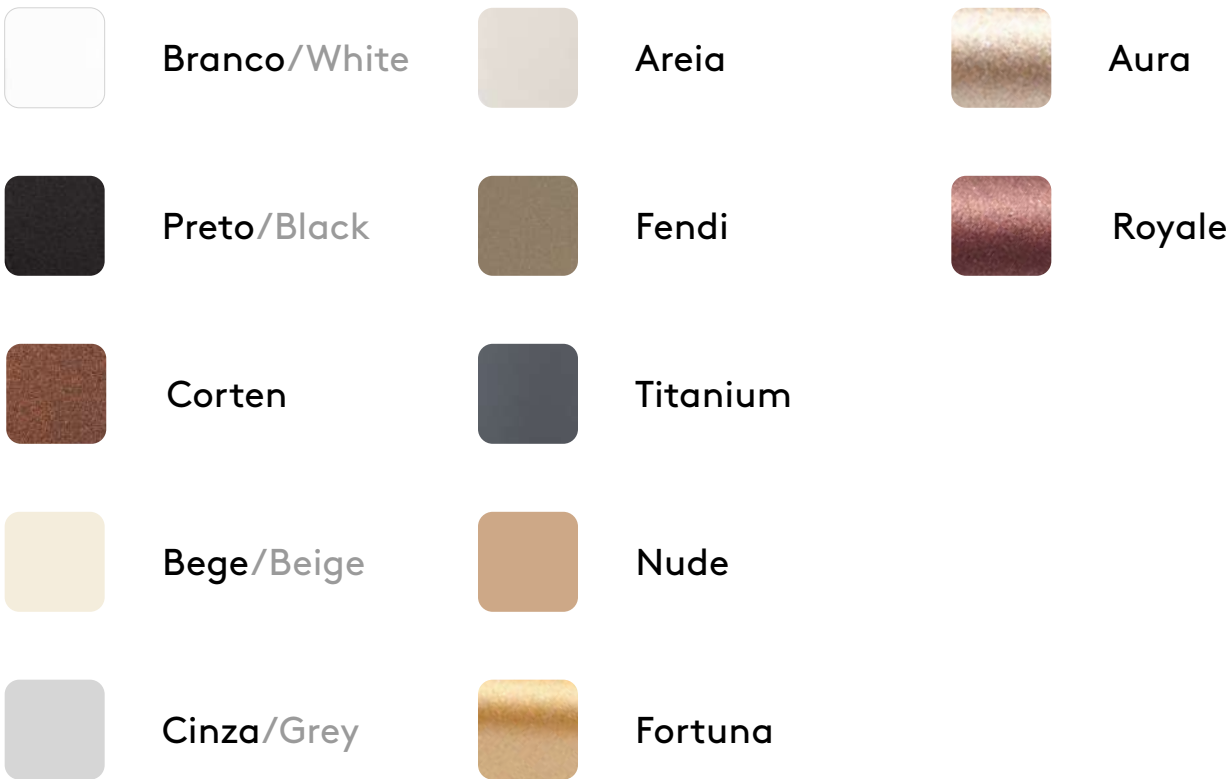

Materiais Materials

Alumínio extrudado/Aluminum extruded

Materiais Materials

Alumínio extrudado/Aluminum extruded

Acabamentos Finishings

Acabamentos Finishings

Especificações Specifications

Arandela/Wall
24W (1140mm)
127-220V
2700K | 3000K
Fluxo real: 3800 Lm
CRI 90
Luz difusa
Driver interno/Internal Driver
On/Off | TRIAC

Materiais Materials

Alumínio extrudado/Aluminum extruded

Acabamentos Finishings

Acabamentos Finishings

Bent 15W (300mm)

BT030-27-cod. cor	Arandela Bent	Driver On/Off	2700K	Branco/White - 01
BT030-27D1-cod. cor	Arandela Bent	Driver TRIAC 127V	2700K	Preto/Black - 02
BT030-27D2-cod. cor	Arandela Bent	Driver TRIAC 220V	2700K	Corten - 15
BT030-30-cod. cor	Arandela Bent	Driver On/Off	3000K	Bege/Beige - 40
BT030-30D1-cod. cor	Arandela Bent	Driver TRIAC 127V	3000K	Cinza/Grey - 41
BT030-30D2-cod. cor	Arandela Bent	Driver TRIAC 220V	3000K	Areia/Sand - 45
				Fendi - 46
				Titanium - 58
				Fortuna - 54
				Aura - 66
				Royale - 69
				Nude - 77

Bent 12W (580mm)

BT58-27-cod. cor	Arandela Bent	Driver On/Off	2700K	Branco/White - 01
BT58-27D1-cod. cor	Arandela Bent	Driver TRIAC 127V	2700K	Preto/Black - 02
BT58-27D2-cod. cor	Arandela Bent	Driver TRIAC 220V	2700K	Corten - 15
BT58-30-cod. cor	Arandela Bent	Driver On/Off	3000K	Bege/Beige - 40
BT58-30D1-cod. cor	Arandela Bent	Driver TRIAC 127V	3000K	Cinza/Grey - 41
BT58-30D2-cod. cor	Arandela Bent	Driver TRIAC 220V	3000K	Areia/Sand - 45
				Fendi - 46
				Titanium - 58
				Fortuna - 54
				Aura - 66
				Royale - 69
				Nude - 77