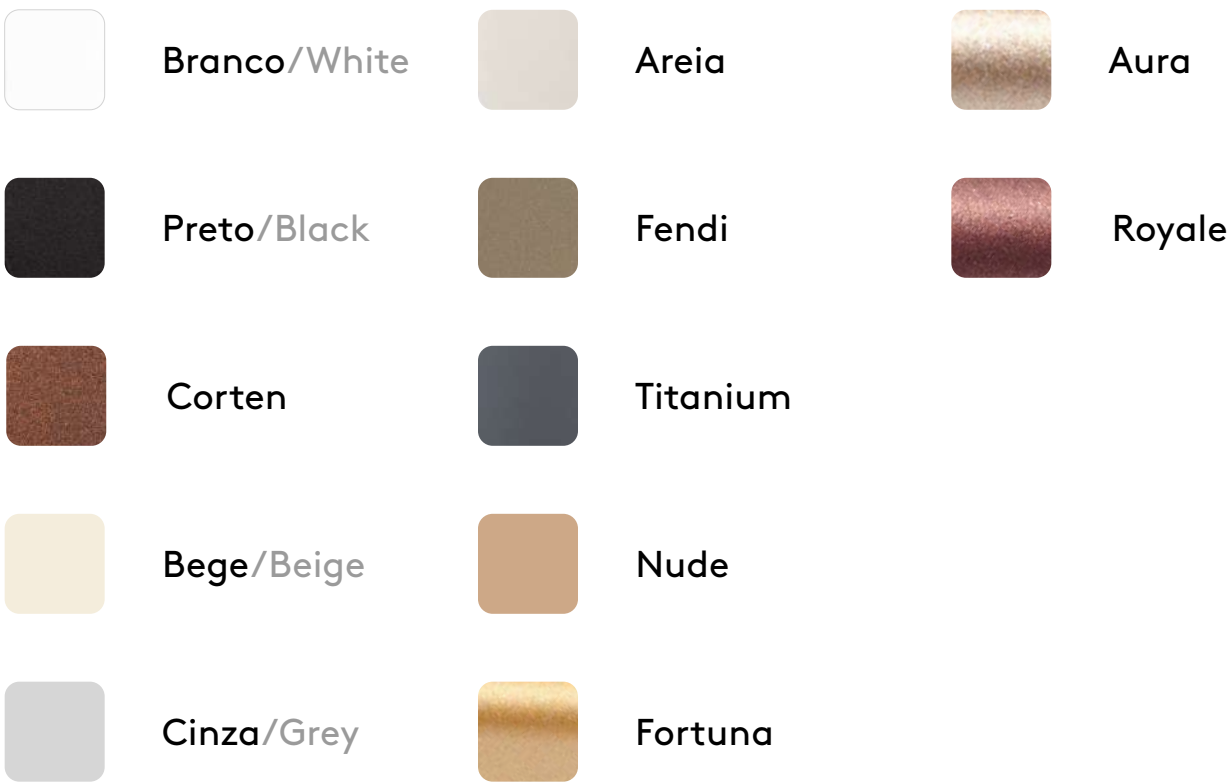

Materiais Materials

Alumínio extrudado/Aluminum extruded

Materiais Materials

Alumínio extrudado/Aluminum extruded

Acabamentos Finishings

Acabamentos Finishings

Especificações Specifications

Arandela/Wall
24W (1140mm)
127-220V
2700K | 3000K
Fluxo real: 3800 Lm
CRI 90
Luz difusa
Driver interno/Internal Driver
On/Off | TRIAC

Materiais Materials

Alumínio extrudado/Aluminum extruded

Acabamentos Finishings

Acabamentos Finishings

Bent 15W (300mm)

BT030-27-cod. cor	Arandela Bent	Driver On/Off	2700K	Branco/White - 01
BT030-27D1-cod. cor	Arandela Bent	Driver TRIAC 127V	2700K	Preto/Black - 02
BT030-27D2-cod. cor	Arandela Bent	Driver TRIAC 220V	2700K	Corten - 15
BT030-30-cod. cor	Arandela Bent	Driver On/Off	3000K	Bege/Beige - 40
BT030-30D1-cod. cor	Arandela Bent	Driver TRIAC 127V	3000K	Cinza/Grey - 41
BT030-30D2-cod. cor	Arandela Bent	Driver TRIAC 220V	3000K	Areia/Sand - 45
				Fendi - 46
				Titanium - 58
				Fortuna - 54
				Aura - 66
				Royale - 69
				Nude - 77

Bent 12W (580mm)

BT58-27-cod. cor	Arandela Bent	Driver On/Off	2700K	Branco/White - 01
BT58-27D1-cod. cor	Arandela Bent	Driver TRIAC 127V	2700K	Preto/Black - 02
BT58-27D2-cod. cor	Arandela Bent	Driver TRIAC 220V	2700K	Corten - 15
BT58-30-cod. cor	Arandela Bent	Driver On/Off	3000K	Bege/Beige - 40
BT58-30D1-cod. cor	Arandela Bent	Driver TRIAC 127V	3000K	Cinza/Grey - 41
BT58-30D2-cod. cor	Arandela Bent	Driver TRIAC 220V	3000K	Areia/Sand - 45
				Fendi - 46
				Titanium - 58
				Fortuna - 54
				Aura - 66
				Royale - 69
				Nude - 77