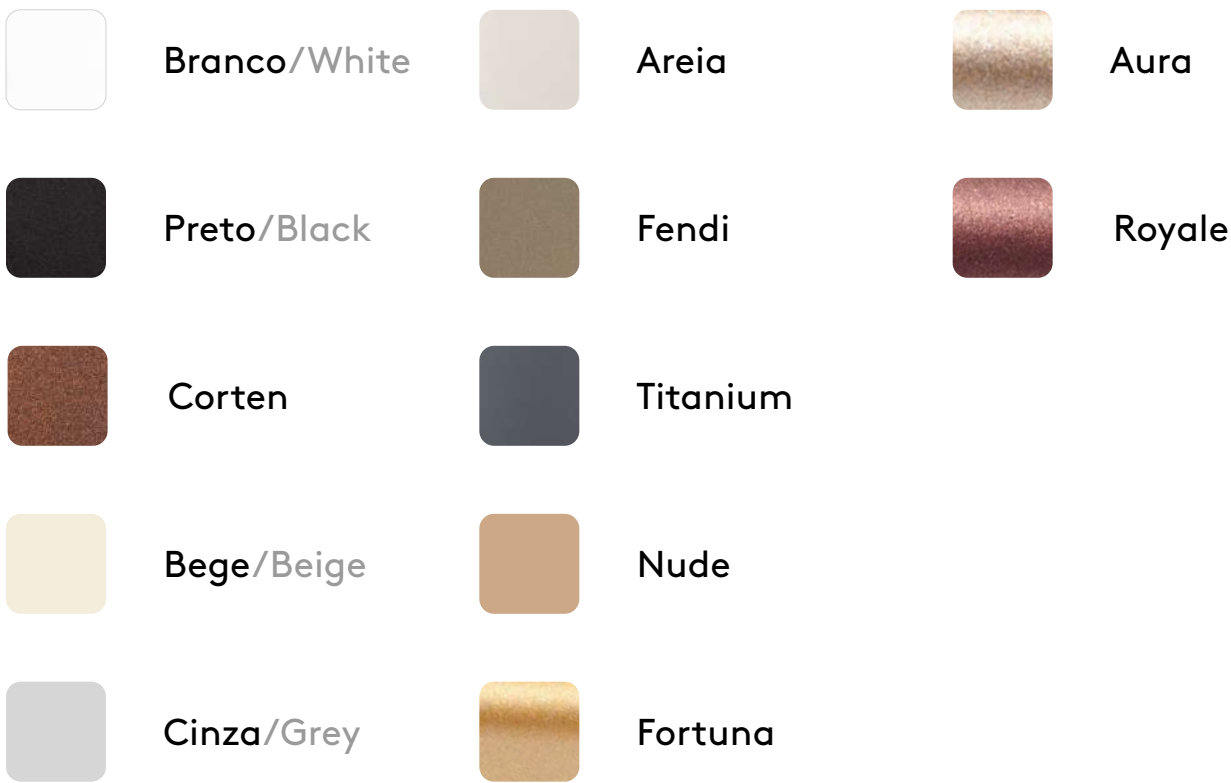

Materiais Materials

Alumínio extrudado/Aluminum extruded

Materiais Materials

Alumínio extrudado/Aluminum extruded

Acabamentos Finishings

Acabamentos Finishings

Especificações Specifications

Arandela/Wall
24W (1140mm)
127-220V
2700K | 3000K
Fluxo real: 3800 Lm
CRI 90
Luz difusa
Driver interno/Internal Driver
On/Off | TRIAC

Materiais Materials

Alumínio extrudado/Aluminum extruded

Acabamentos Finishings

Acabamentos Finishings

Bent 15W (300mm)

BT030-27-cod. cor	Arandela Bent	Driver On/Off	2700K	Branco/White - 01
BT030-27D1-cod. cor	Arandela Bent	Driver TRIAC 127V	2700K	Preto/Black - 02
BT030-27D2-cod. cor	Arandela Bent	Driver TRIAC 220V	2700K	Corten - 15
BT030-30-cod. cor	Arandela Bent	Driver On/Off	3000K	Bege/Beige - 40
BT030-30D1-cod. cor	Arandela Bent	Driver TRIAC 127V	3000K	Cinza/Grey - 41
BT030-30D2-cod. cor	Arandela Bent	Driver TRIAC 220V	3000K	Areia/Sand - 45
				Fendi - 46
				Titanium - 58
				Fortuna - 54
				Aura - 66
				Royale - 69
				Nude - 77

Bent 12W (580mm)

BT58-27-cod. cor	Arandela Bent	Driver On/Off	2700K	Branco/White - 01
BT58-27D1-cod. cor	Arandela Bent	Driver TRIAC 127V	2700K	Preto/Black - 02
BT58-27D2-cod. cor	Arandela Bent	Driver TRIAC 220V	2700K	Corten - 15
BT58-30-cod. cor	Arandela Bent	Driver On/Off	3000K	Bege/Beige - 40
BT58-30D1-cod. cor	Arandela Bent	Driver TRIAC 127V	3000K	Cinza/Grey - 41
BT58-30D2-cod. cor	Arandela Bent	Driver TRIAC 220V	3000K	Areia/Sand - 45
				Fendi - 46
				Titanium - 58
				Fortuna - 54
				Aura - 66
				Royale - 69
				Nude - 77